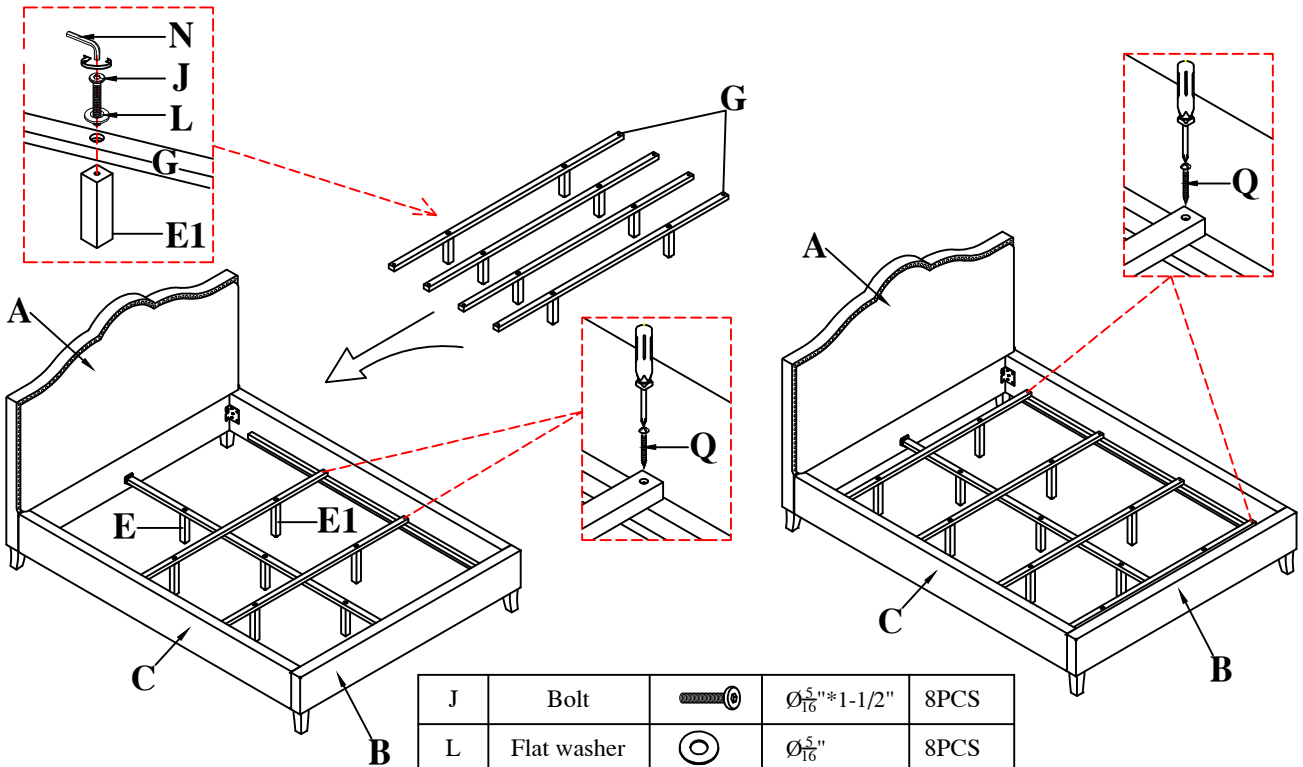

# ASSEMBLY INSTRUCTIONS

Item No :BJAM#8000/BJAM#9000/BJAM#9500

Description : JAMIE QUEEN/KING/CAL.KING BED

Thank you for purchasing this quality product. Be sure to check all packing material carefully for small parts that may have come loose inside the carton during shipment.

Step 4 : Assembly Slat(G) with Side Rail(C).

J	Bolt		$\text{Ø}\frac{5}{16}'' * 1\text{-}1/2''$	8PCS
L	Flat washer		$\text{Ø}\frac{5}{16}''$	8PCS
Q	Screw		$\text{Ø}8 * 1\text{-}1/2''$	8PCS
N	Allen key		M4	1PC